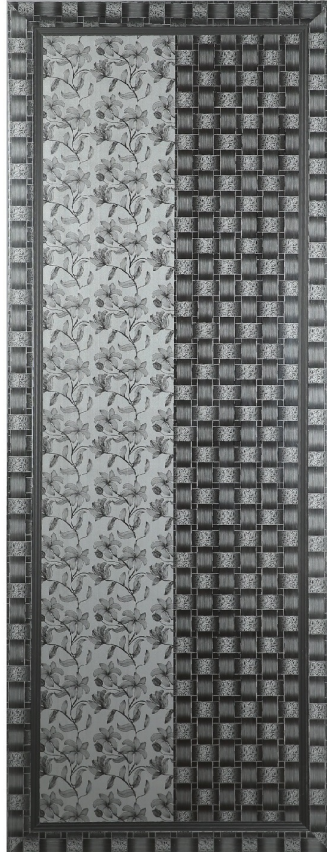

NANDI DESIGNER DOORS

Over
30 years of
experience

MAXIMUM SIZE 82 X 32

WILLY BLACK

WILLY BROWN

WILLY SNOW

NEON BLACK

NEON BROWN

TDK BLACK

NANDI DESIGNER DOORS

MAXIMUM SIZE 82 X 32

Over
30 years of
experiance

3D FLW BROWN

3D FLW BLACK

MURPHY BROWN

MURPHY BLACK

FLORA BROWN

FLORA BLACK

NANDI PREMIUM DOORS

MAXIMUM SIZE 82 X 32

Over
30 years of
experiance

TDK GOLD

TDK SILVER

3D FLW SILVER

FLORA SILVER

GALAXY SILVER

NEON SILVER

NANDI REGULAR DOORS

MAXIMUM SIZE 82 X 32

Over
30 years of
experience

WALNUT

B-625