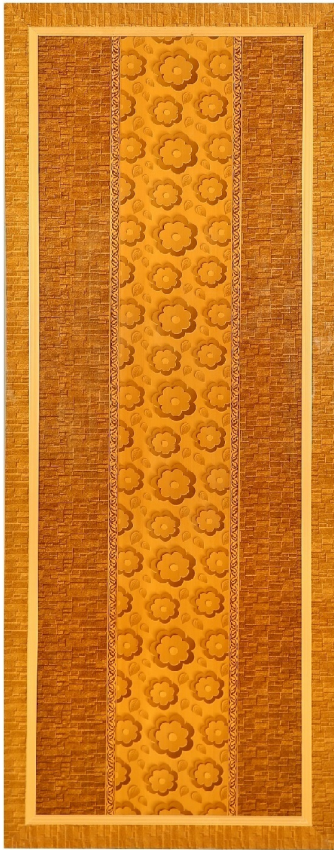

NANDI DESIGNER DOORS

Over
30 years of
experience

MAXIMUM SIZE 82 X 32

WILLY BLACK

WILLY BROWN

WILLY SNOW

NEON BLACK

NEON BROWN

TDK BLACK

NANDI DESIGNER DOORS

MAXIMUM SIZE 82 X 32

Over
30 years of
experiance

3D FLW BROWN

3D FLW BLACK

MURPHY BROWN

MURPHY BLACK

FLORA BROWN

FLORA BLACK

NANDI PREMIUM DOORS

MAXIMUM SIZE 82 X 32

Over
30 years of
experiance

TDK GOLD

TDK SILVER

3D FLW SILVER

NICOBAR

NATURAL TEAK

AMEZAN WOOD

RICH DARK