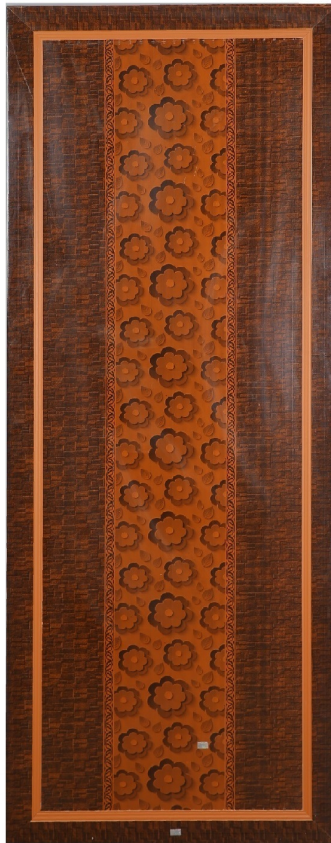

NANDI DESIGNER DOORS

Over
30 years of
experience

MAXIMUM SIZE 82 X 32

WILLY BLACK

WILLY BROWN

WILLY SNOW

NEON BLACK

NEON BROWN

TDK BLACK

NANDI DESIGNER DOORS

MAXIMUM SIZE 82 X 32

Over
30 years of
experiance

3D FLW BROWN

3D FLW BLACK

MURPHY BROWN

MURPHY BLACK

FLORA BROWN

FLORA BLACK

NANDI PREMIUM DOORS

MAXIMUM SIZE 82 X 32

Over
30 years of
experiance

TDK GOLD

TDK SILVER

3D FLW SILVER

FLORA SILVER

GALAXY SILVER

NEON SILVER

NANDI REGULAR DOORS

MAXIMUM SIZE 82 X 32

Over
30 years of
experience

WALNUT

B-625