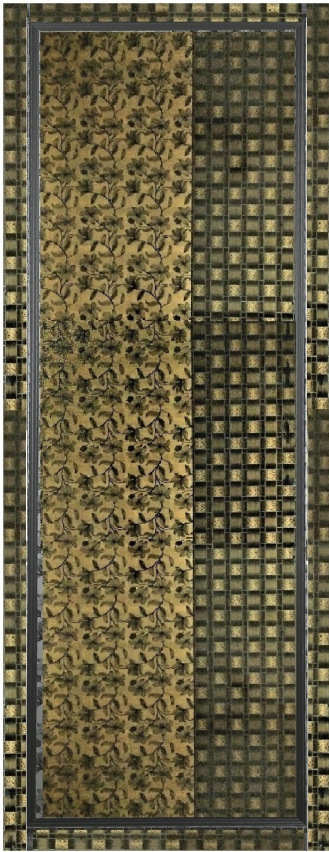

NANDI DESIGNER DOORS

Over
30 years of
experience

MAXIMUM SIZE 82 X 32

WILLY BLACK

WILLY BROWN

WILLY SNOW

NEON BLACK

NEON BROWN

TDK BLACK

NANDI DESIGNER DOORS

MAXIMUM SIZE 82 X 32

Over
30 years of
experiance

3D FLW BROWN

3D FLW BLACK

MURPHY BROWN

MURPHY BLACK

FLORA BROWN

FLORA BLACK

NANDI PREMIUM DOORS

MAXIMUM SIZE 82 X 32

Over
30 years of
experiance

TDK GOLD

TDK SILVER

3D FLW SILVER

FLORA SILVER

GALAXY SILVER

NEON SILVER

NANDI REGULAR DOORS

MAXIMUM SIZE 82 X 32

Over
30 years of
experience

WALNUT

B-625